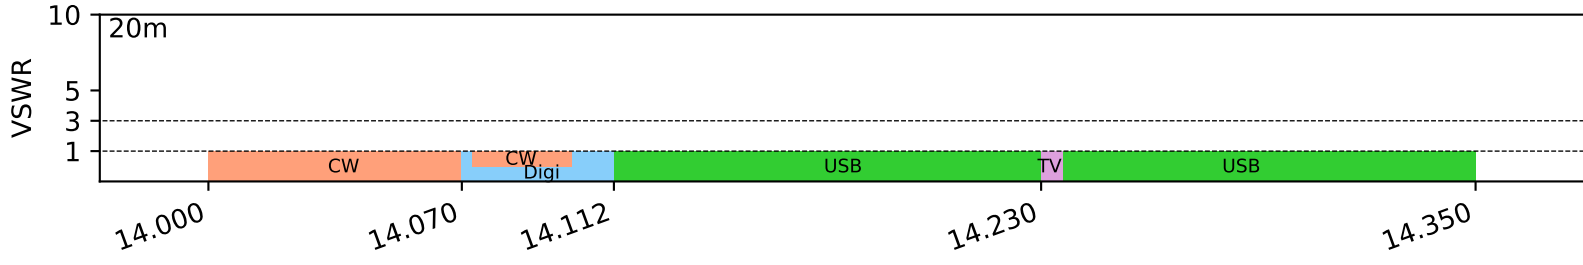

Canadian Band Plan with VSWR (v.2021.01.26)

Double G5RV

GP9