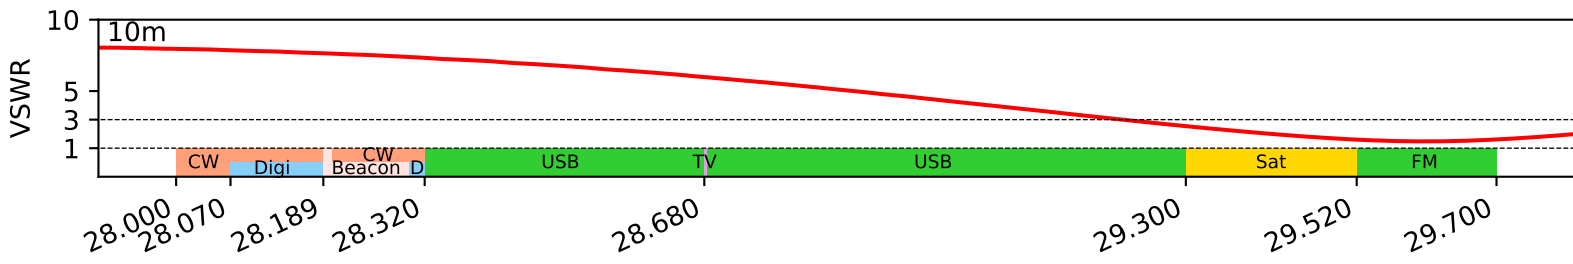

Canadian Band Plan with VSWR (v.2021.01.26)

Double G5RV

GP9