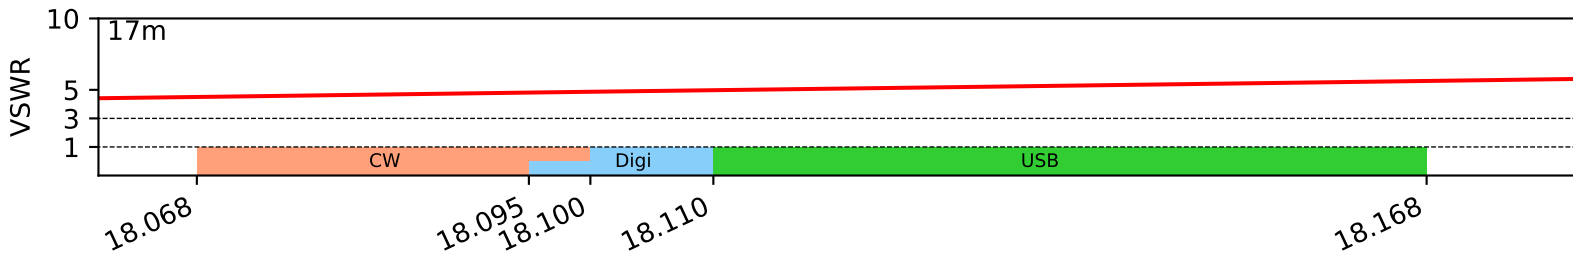

Canadian Band Plan with VSWR (v.2021.01.26)

Double G5RV

GP9