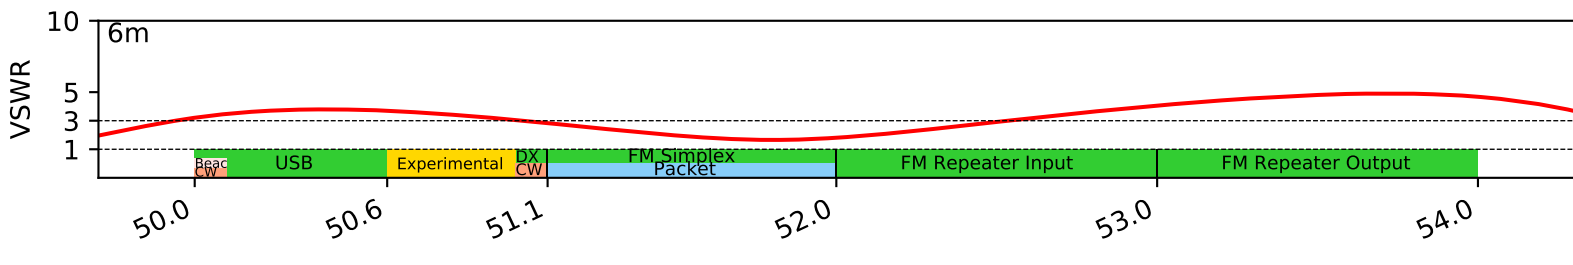

Canadian Band Plan with VSWR (v.2021.01.26)

Double G5RV

GP9