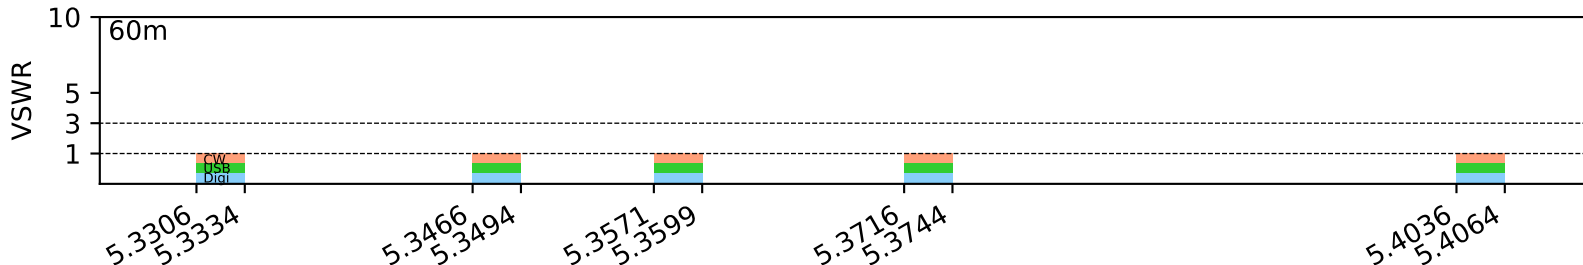

Canadian Band Plan with VSWR (v.2021.01.26)

Double G5RV

GP9