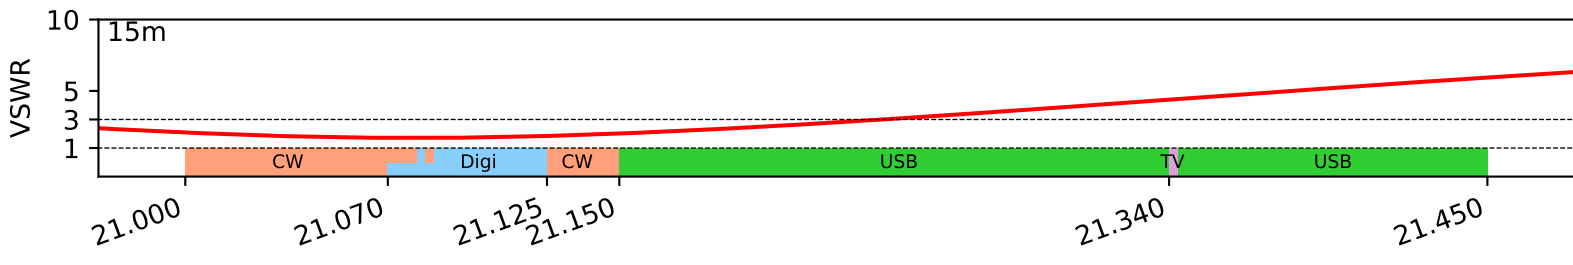

Canadian Band Plan with VSWR (v.2021.01.26)

Double G5RV

GP9