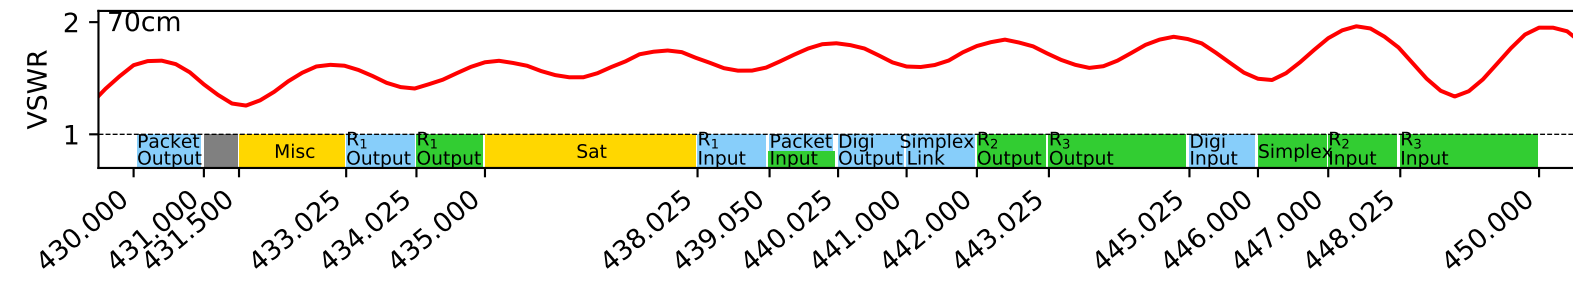

Canadian Band Plan with VSWR (v.2021.01.26)

Double G5RV

GP9