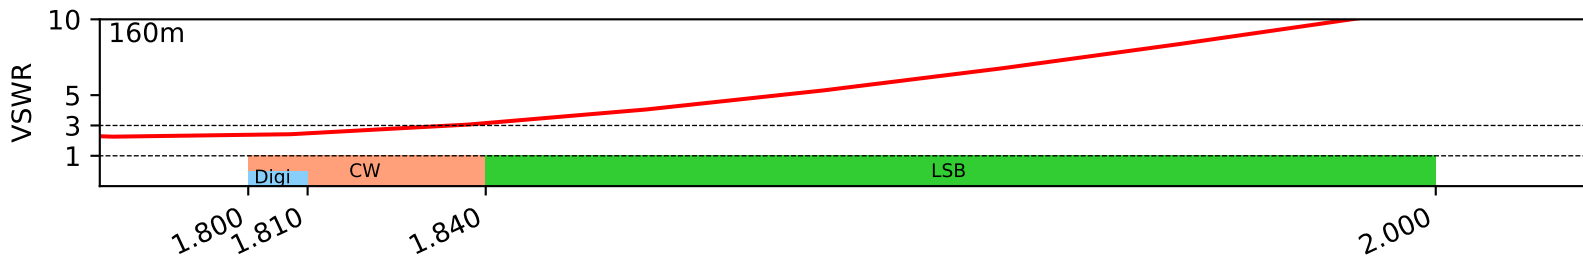

Canadian Band Plan with VSWR (v.2021.01.26)

Double G5RV

GP9