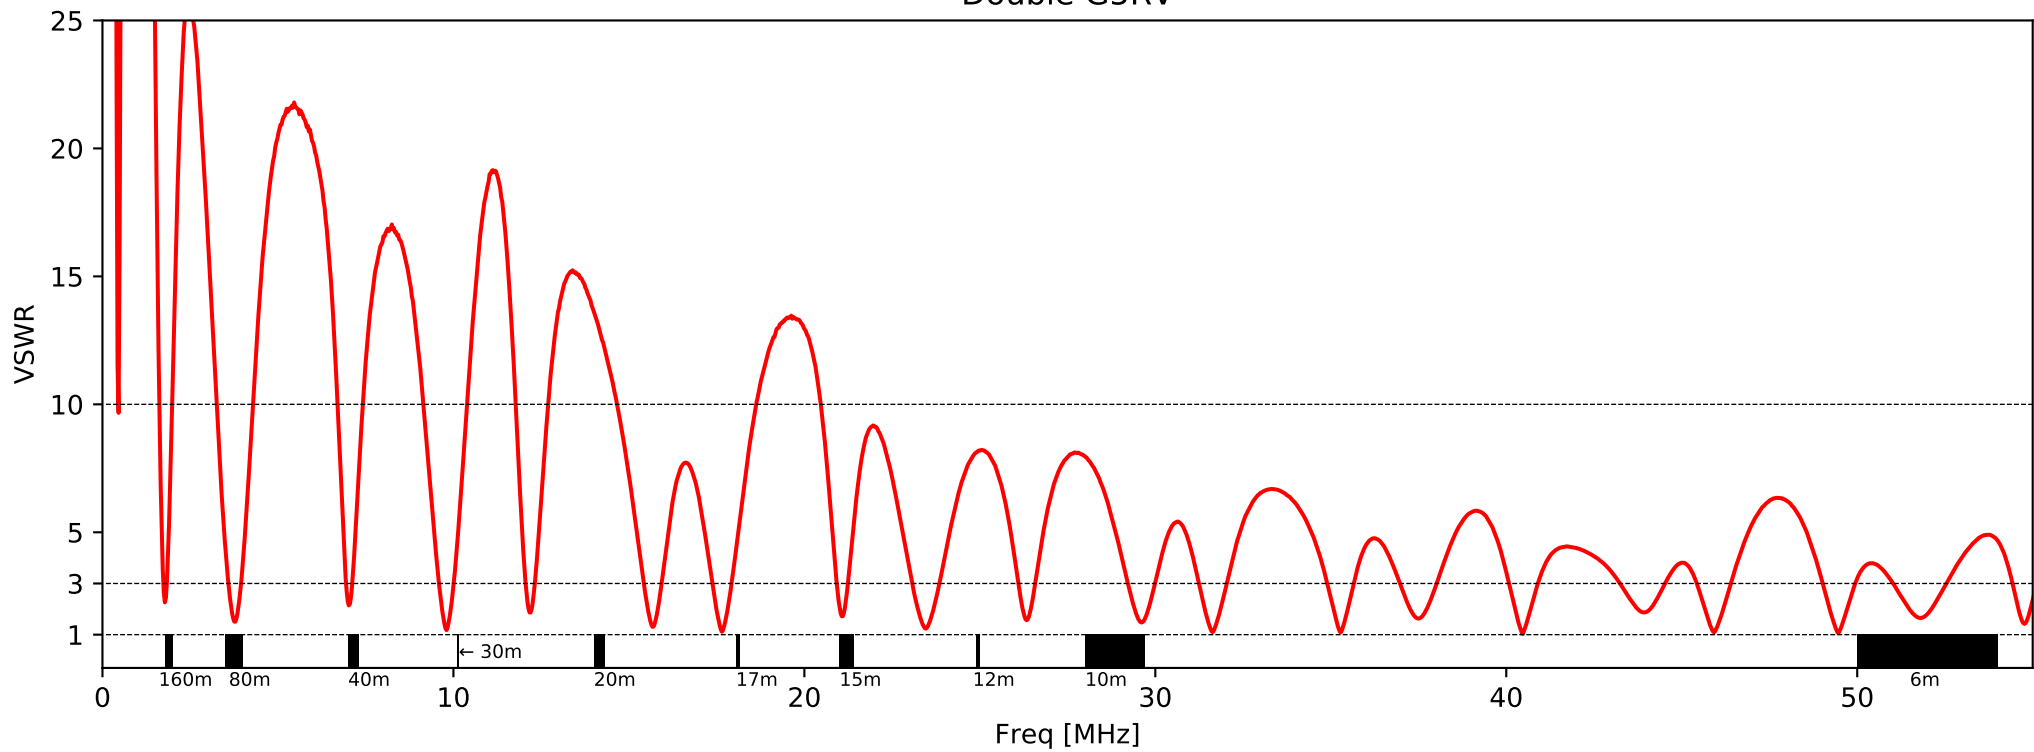

Canadian Band Plan with VSWR (v.2021.01.26)

Double G5RV

GP9