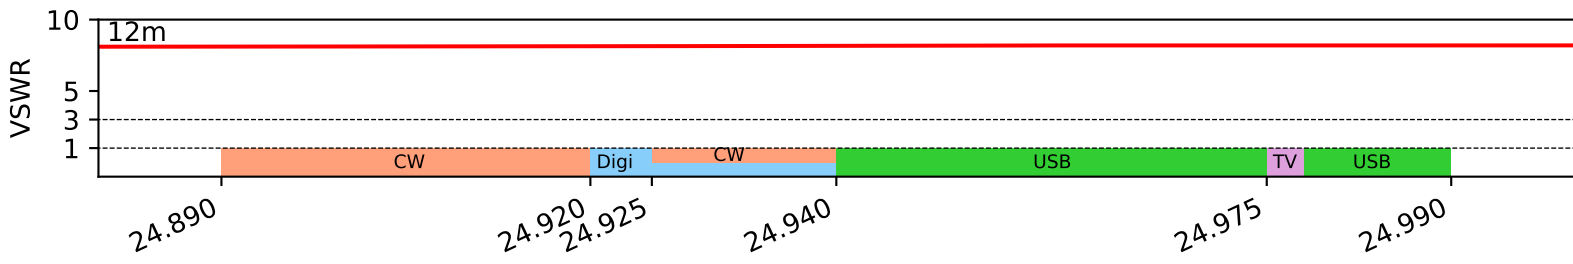

Canadian Band Plan with VSWR (v.2021.01.26)

Double G5RV

GP9