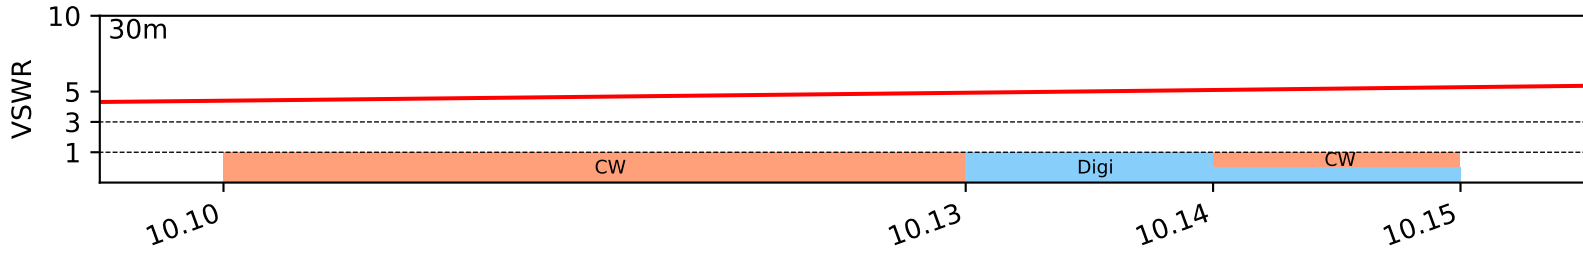

Canadian Band Plan with VSWR (v.2021.01.26)

Double G5RV

GP9