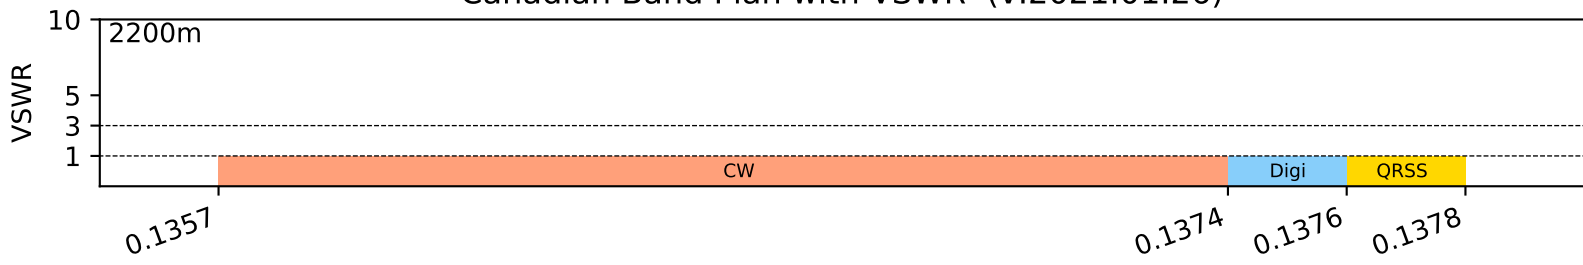

Canadian Band Plan with VSWR (v.2021.01.26)

Double G5RV

GP9