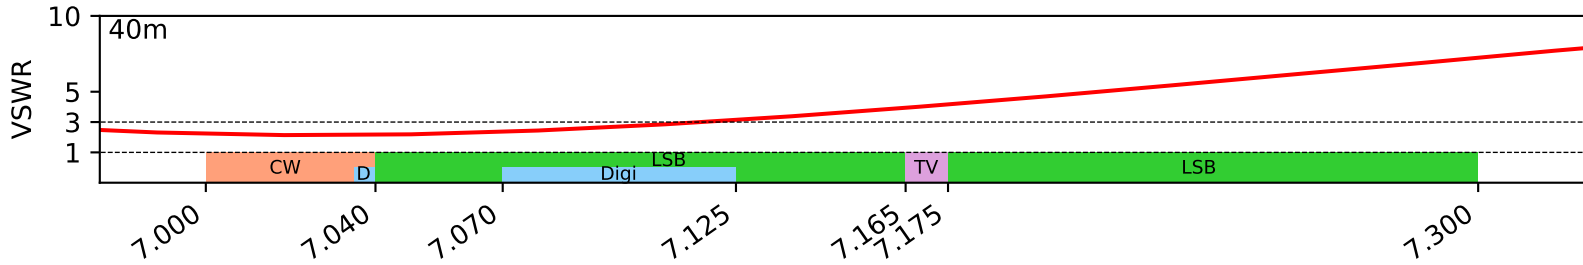

Canadian Band Plan with VSWR (v.2021.01.26)

Double G5RV

GP9