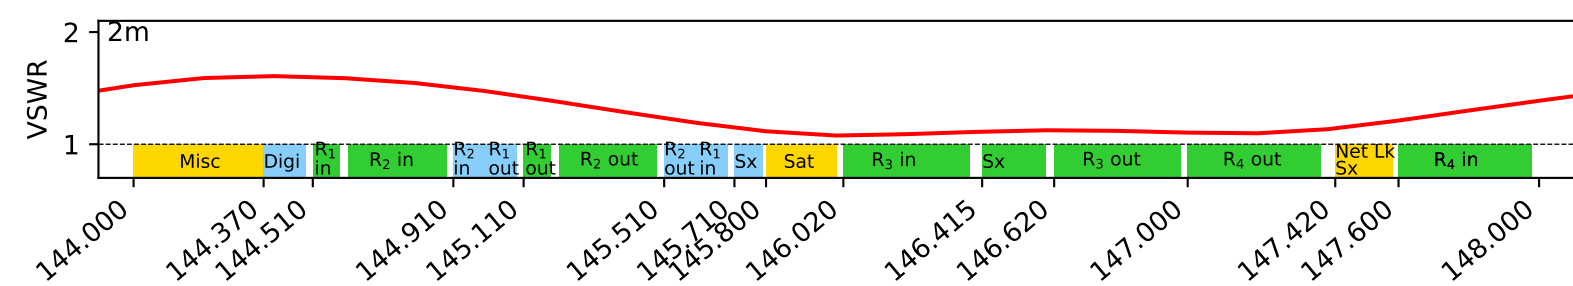

Canadian Band Plan with VSWR (v.2021.01.26)

Double G5RV

GP9