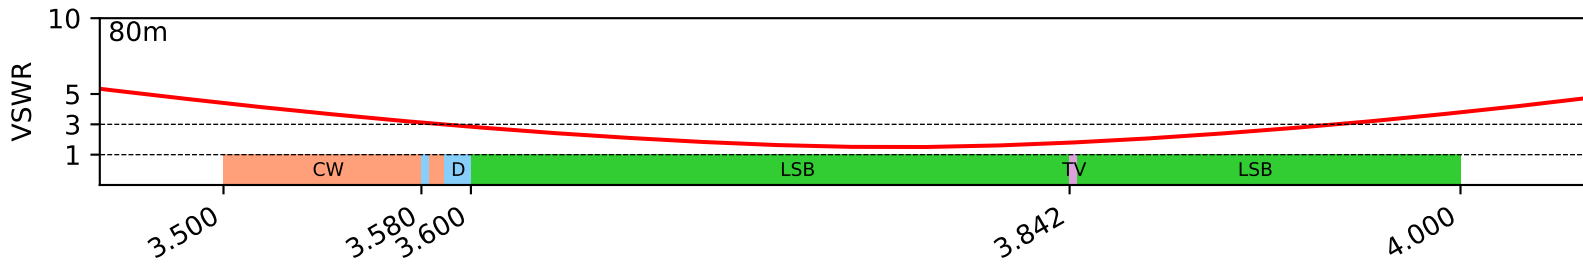

Canadian Band Plan with VSWR (v.2021.01.26)

Double G5RV

GP9