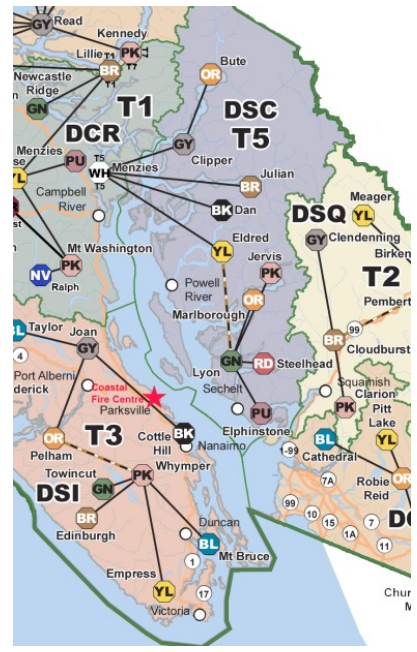

Vessel-Vessel / Vessel-Tower:
* FI Ops

Langdale
* Load 2

Horseshoe Bay:
* Hs Bay
* Load 2

Departure Bay:
* Load 2
* Hs/Dept