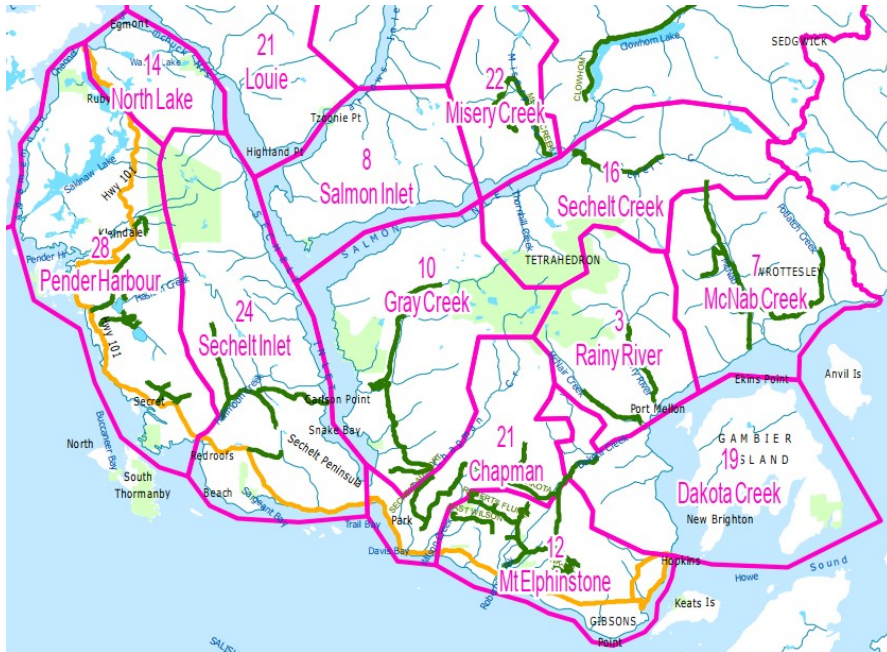

Vessel-Vessel / Vessel-Tower:
* FI Ops

Langdale
* Load 2

Horseshoe Bay:
* Hs Bay
* Load 2

Departure Bay:
* Load 2
* Hs/Dept