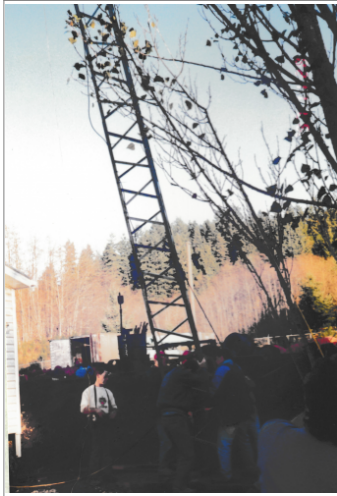

Bob (VE7RAS) & Don (VE7MNQ)

VE7REZ (Peter)

Raising the EOC Tower, Nov 28 1997

Don (VE7MNO) and Dana Truman Bolting it Together

Still more bolting.

Fastening Antenna

The crane ready to pull

Up she goes with a scramble at the tower's base to bolt it down!